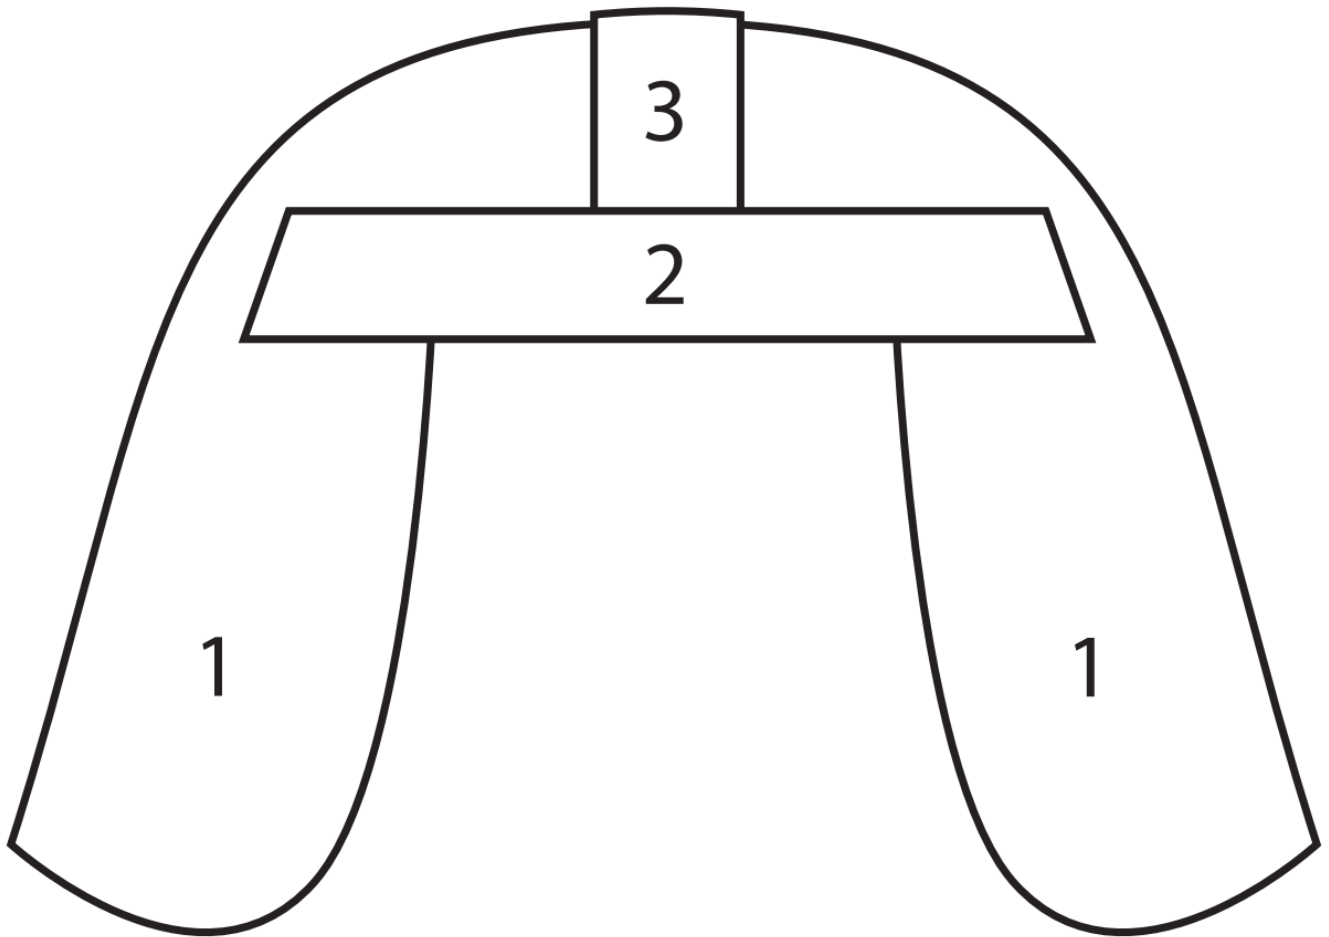

Color by number -

THE HELMET OF SALVATION

1 = blue

2 = purple

3 = green